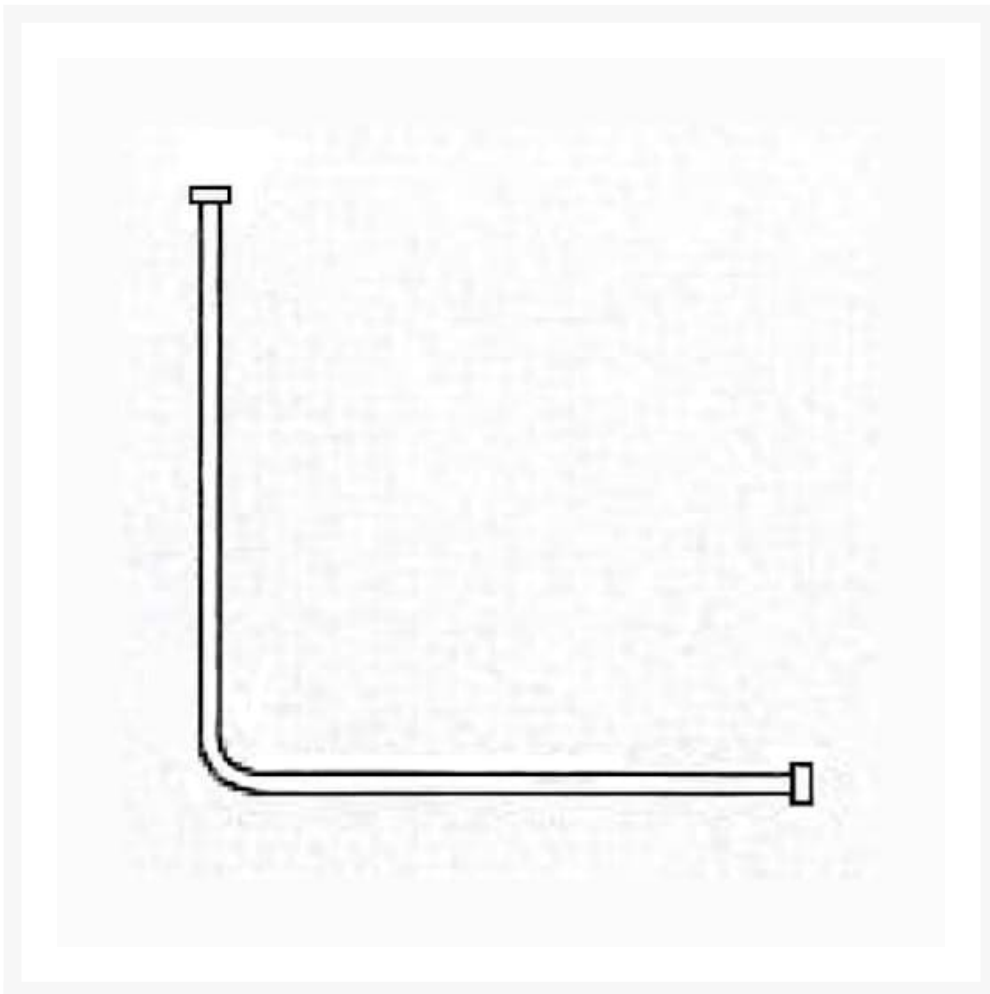

Independent 4 Life

AKW Grey L Shaped Curtain Rail, w/ Hooks & Gliders, Choice of Size

Product Code: AKW-L-GRY

Product Images