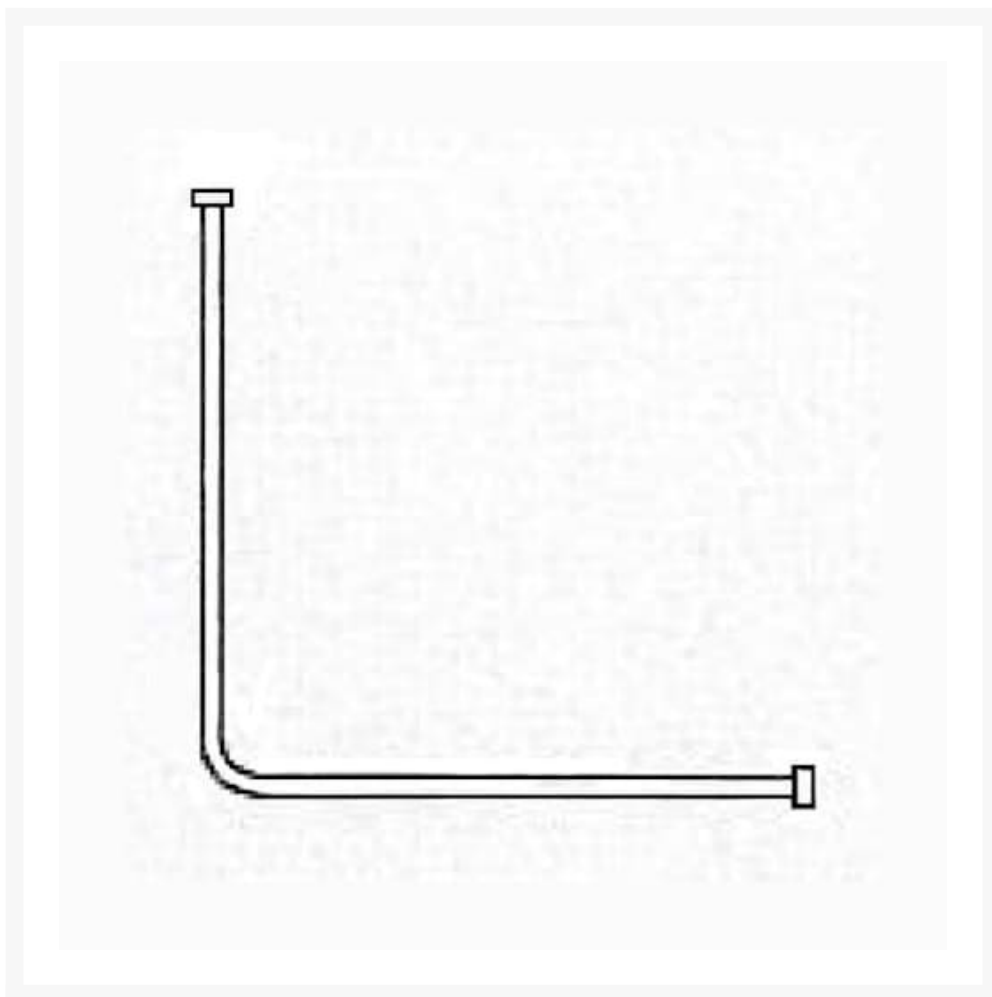

Independent 4 Life

AKW White L Shaped Curtain Rail, w/ Hooks & Gliders, Choice of Size

£37.27 Inc. VAT

Product Code: AKW-L-WHT

Product Images