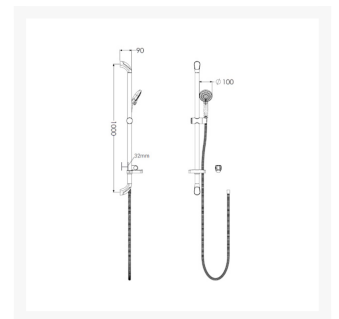

Independent 4 Life

AKW Care Shower Accessory Kit w/ Rail White 2m Hose

£101.59 Inc. VAT

Product Code: 30821

Product Images

Description

The AKW care shower accessory kit with rail white 2m hose suitable for use when showering, bathing or cleaning. Easily adjustable for user preferences with the chrome wall bracket being installed at user specified height, the riser rail allowing you to further adjust the height and three adjustable spray patterns.

Key benefits:

- 2m double interlock chrome shower hose
- Integral shower hose retainer helps prevent shower head being dropped
- Removeable shower head with three adjustable spray patterns
- Adjustable riser rail
- Riser rail 150kg load bearing
- Includes white shower head, rail and soap dish
- Soap dish, rail slider and fixings included

Warranty:

- 5 year manufacturer warranty

Additional Information

Manufacturer	AKW / Contour
Shower Features	Adjustable Riser Rail, Flexible Hose and Handset
Fixings	Concealed
Hose Length (mm) / Application	2000 / Shower Hose