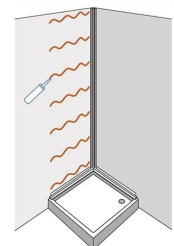

Product Images