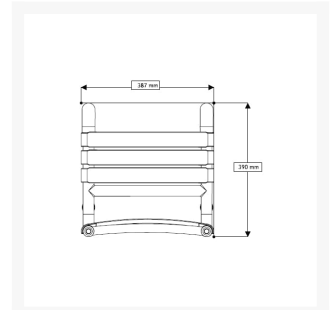

Product Images