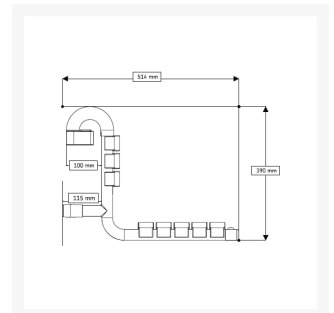

Independent 4 Life

AKW Bama Hanging Seat

£601.76 Inc. VAT

Product Code: 02021WH

Product Images