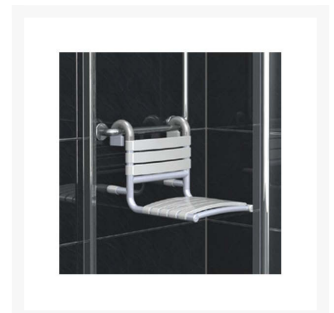

## Description

---

AKW bama hanging shower seat. White. Curved raised slats allow the water to run-off and drain. Rounded corners without sharp edges to catch exposed skin. Safe showering whilst seated. Easy to install and remove for multi-user bathrooms.

The seat can be hung on any straight grab rail with a 32mm dia. and suitable load bearing.

This AKW shower seat has a maximum load capacity of 150kg / 23 Stone. Easy cleaning.

### Key benefits:

- Back frame foot adjustment of 25mm
- Curved raised slats allows for water to run off and drain
- Easy to install and remove providing flexibility for multi-user bathrooms
- Easy locking design
- Removeable seat
- Rounded corners provide safety for exposed skin