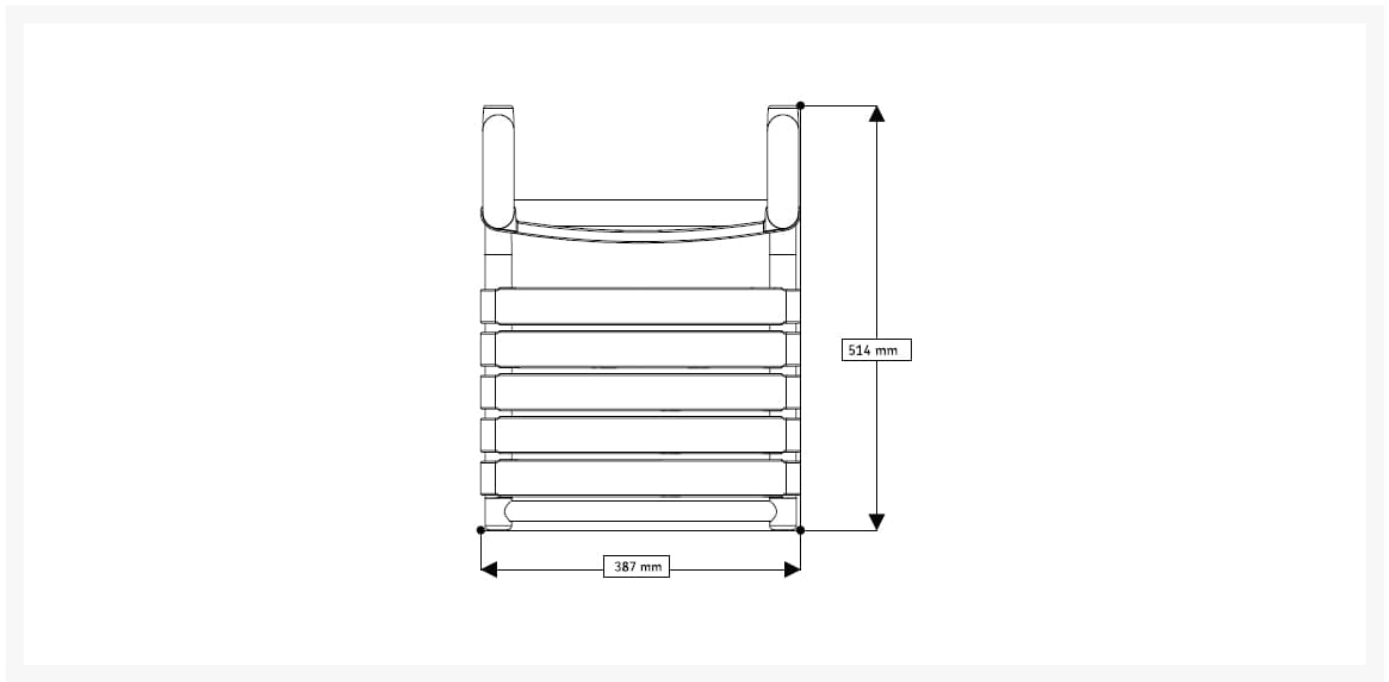

## Description

---

AKW bama hanging shower seat. White. Curved raised slats allow the water to run-off and drain. Rounded corners without sharp edges to catch exposed skin. Safe showering whilst seated. Easy to install and remove for multi-user bathrooms.

The seat can be hung on any straight grab rail with a 32mm dia. and suitable load bearing.

This AKW shower seat has a maximum load capacity of 150kg / 23 Stone. Easy cleaning.

### Technical details:

- Maximum load capacity (kg / Stone): 150 / 23
- Colour: White
- Width of seat (mm): 387
- Depth of seat (mm): 514
- Height of seat (mm): 390
- Materials: ABS Slats, nylon and epoxy coated stainless steel tube