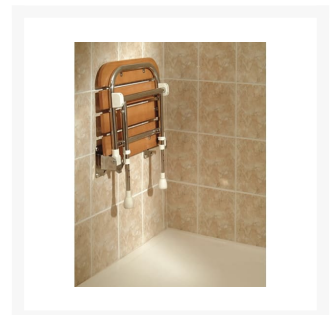

Independent 4 Life

AKW Fold-up Wooden Slatted Seat w/ Support Legs

£258.72 Inc. VAT

Product Code: 04030

Product Images

Description

AKW wooden slatted fold-up seat. Made from natural rubberwood with profiled varnished edges to provide greater comfort and durability, framework and legs made from rust proof stainless steel. Strong and comfortable seat.

Can be folded away sitting neatly in the bathroom

This AKW shower seat has a maximum load capacity of 254kg / 40 Stone. Easy cleaning.

Key benefits:

- +/- 15mm foot adjustment
- Contemporary appearance suits a variety of showering areas
- Stable with minimal shrinkage
- Profiled varnished edges provide greater durability and comfort
- Ecologically friendly natural rubberwood
- Folds compactly against the wall when not in use

Technical details:

- Maximum load capacity (kg / Stone): 254 / 40
- Width of seat (mm): 480
- Depth of seat (mm): 478
- Height of seat (mm): 403 - 653
- Materials: Polyurethane treated rubber wood and stainless steel