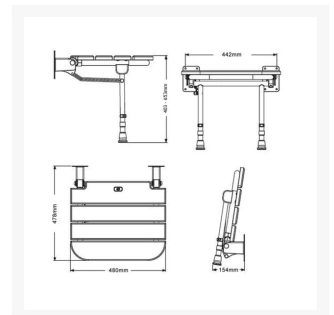

Independent 4 Life

AKW Fold-up Wooden Slatted Seat w/ Support Legs

£258.72 Inc. VAT

Product Code: 04030

Product Images

Description

AKW wooden slatted fold-up seat. Made from natural rubberwood with profiled varnished edges to provide greater comfort and durability, framework and legs made from rust proof stainless steel. Strong and comfortable seat.

Can be folded away sitting neatly in the bathroom

This AKW shower seat has a maximum load capacity of 254kg / 40 Stone. Easy cleaning.

Key benefits:

- +/- 15mm foot adjustment
- Contemporary appearance suits a variety of showering areas
- Stable with minimal shrinkage
- Profiled varnished edges provide greater durability and comfort
- Ecologically friendly natural rubberwood
- Folds compactly against the wall when not in use

Technical details:

- Maximum load capacity (kg / Stone): 254 / 40
- Width of seat (mm): 480
- Depth of seat (mm): 478
- Height of seat (mm): 403 - 653
- Materials: Polyurethane treated rubber wood and stainless steel

Additional Information

Manufacturer	AKW / Contour
Operation	Manual Folding
Configuration	Seat Only
Seat Width (mm)	400 - 499
Height Adjustment (mm)	0 (Fixed)
Folding Seat	Yes
Padded	No