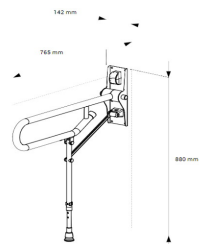

# AKW 1800 Series - Hinged Fold-up DBL Hairpin Rail, ADJ Leg (32mm) Blue

£71.18 Inc. VAT

Product Code: 01830BU

# Description

---

The AKW 1800 Series 765mm long hinged fold-up double hairpin grab rail, adjustable leg. Constructed from high quality materials with a leg that provides additional strength and stability.

## Technical details:

- Overall length (mm): 765
- Rail diameter (mm): 32
- Overall projection from the wall (mm): 765
- Height to top of rail (mm): 680
- Exposed fixings on wall plate
- Tested to a maximum load of 30 stone / 200kg this refers to grabrail only