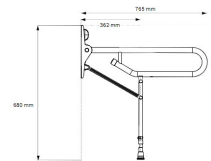

# AKW 1800 Series - Hinged Fold-up DBL Hairpin Rail, ADJ Leg (32mm) Blue

£71.18 Inc. VAT

Product Code: 01830BU

# Description

---

The AKW 1800 Series 765mm long hinged fold-up double hairpin grab rail, adjustable leg. Constructed from high quality materials with a leg that provides additional strength and stability.

## Technical details:

- Overall length (mm): 765
- Rail diameter (mm): 32
- Overall projection from the wall (mm): 765
- Height to top of rail (mm): 680
- Exposed fixings on wall plate
- Tested to a maximum load of 30 stone / 200kg this refers to grabrail only