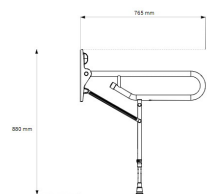

# AKW 1800 Series - Hinged Fold-up DBL Hairpin Rail, ADJ Leg (32mm) Blue

£71.18 Inc. VAT

Product Code: 01830BU

# Description

---

The AKW 1800 Series 765mm long hinged fold-up double hairpin grab rail, adjustable leg. Constructed from high quality materials with a leg that provides additional strength and stability.

## Technical details:

- Overall length (mm): 765
- Rail diameter (mm): 32
- Overall projection from the wall (mm): 765
- Height to top of rail (mm): 680
- Exposed fixings on wall plate
- Tested to a maximum load of 30 stone / 200kg this refers to grabrail only

## Additional Information

---

Manufacturer	AKW / Contour
Length (mm)	765
WC Projection (mm)	540/550
Colour	Blue (RAL 5005)
Surface Finish	Polyester epoxy resin powder coated
Type	Hinged Arm Support with Leg
Material	Mild Steel
Mounting	Wall
Arm Control	Friction Hinge
Fixings	Exposed
Adjustable	Fixed Height (No Adjustment)